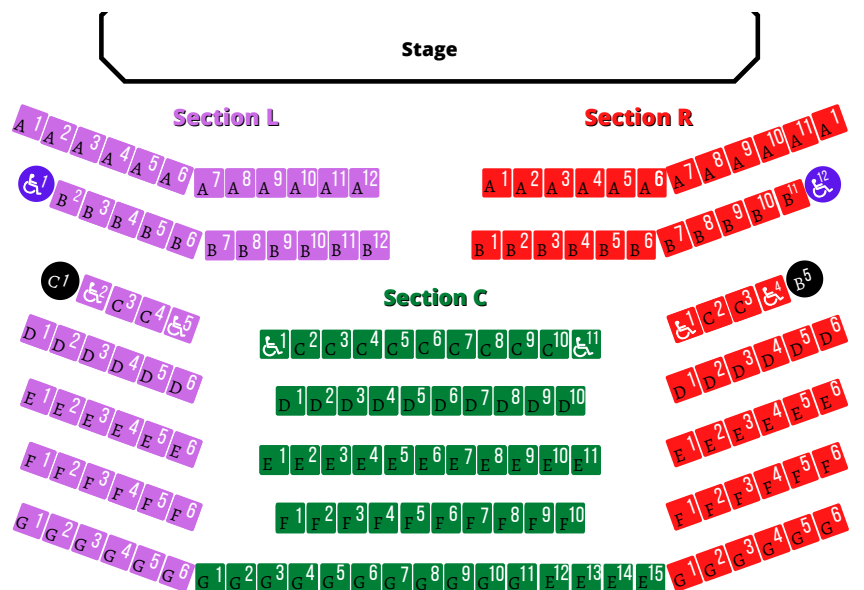

OTA 2023 MAIN STAGE SHOWS

Show	Dates	Price
☐ The Mystery of Edwin Drood	March 10-26	$25
☐ Member's Choice	April 28 - May 14th	$20
☐ The Nerd	June 2-18	$20
☐ John and Jen	Sept 15- Oct 1	$25
☐ Holmes for the Holidays	December 1-17	$20

OTA 2023 Season Shows

Total : _____

5% discount, multiply by .95
10% discount, multiply by .90
15% discount, multiply by .85

NEW TOTAL: _____

2023 2nd Stage Shows

Enjoy 10% off any of the following 2nd Stage Shows when purchased with any Season Subscription of three or more Main Stage Shows.

OTA 2023 2nd STAGE SHOWS

Show	Dates	Price
☐ Lavender Melodrama	July 7-23	$20
☐ Robin Hood (Youth Program)	August 4-13	$20
☐ Night of the Living Dead	October 20-31	$20
☐ New Works	November 17-19	$20

OTA 2023 Special Events

Total : _____

10% discount, multiply by .90

NEW TOTAL: _____

Season Show Total: _____ + Special Event Total: _____ = Ticket Package Total: _____
Number of Ticket Packages: _____ x Ticket Package Total: _____ = Grand Total: _____

Select Your Seats and Performance Days

Number of ticket packages _____

Preferred Seats _____
(Or circle area preferred)

Preferred Weekend

Opening Weekend

☐ Friday ☐ Saturday ☐ Sunday

2nd Weekend

☐ Friday ☐ Saturday ☐ Sunday

Closing Weekend

☐ Friday ☐ Saturday ☐ Sunday

As Special Events sometimes have shorter runs, we will try our best to get you the same day of the week and seating area.

= Wheelchair Accessible

= Handicap Accessible

= Usher Seating/ Back Up Wheelchair Seating